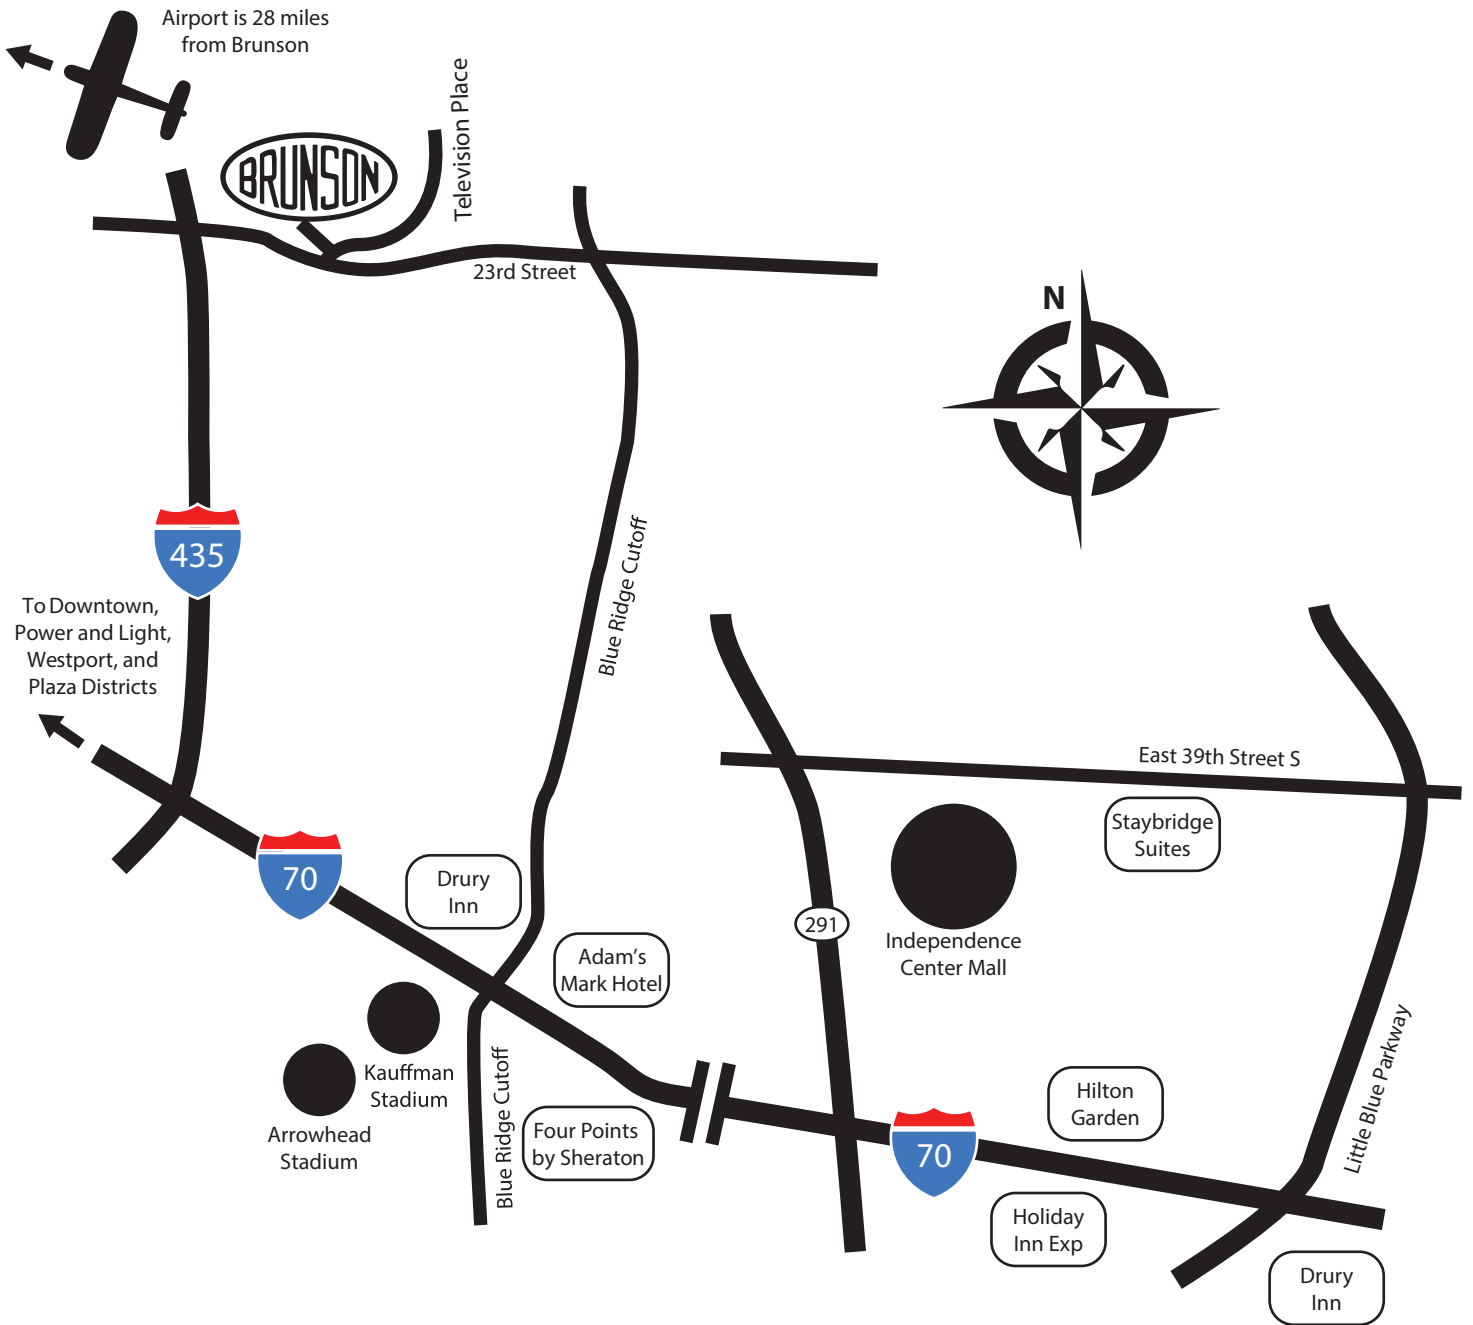

877 - 632 - 7873
www.brunson.us

info@brunson.us
8000 East 23rd St
Kansas City, MO 64129